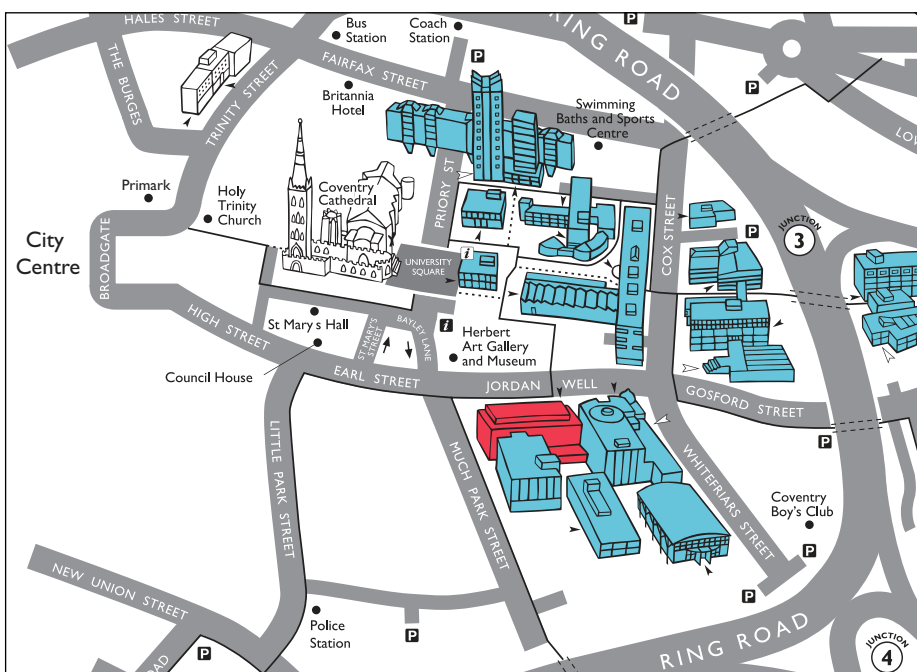

# ...an ideal location

Located in the heart of Coventry, the Riley Suite is easy to get to by road and rail. We're central to the motorway network and within walking distance of Coventry train station. Just an hour away from London Euston and close to Birmingham International Airport and the National Exhibition Centre (NEC).

### Railway Station

- Coventry station 0.5 mile

### Motorways

- M1 junction 17 17 miles
- M1 junction 21 via M69 22 miles
- M6 junction 3 via A444 4 miles
- M6 junction 2 via A4600 6 miles
- M40 junction 15 via A46 12 miles

### KEY

-  Richard Crossman Building
-  Coventry University
-  Public Car Parks
-  Ringroad Junction
-  Entrance with Wheelchair Access