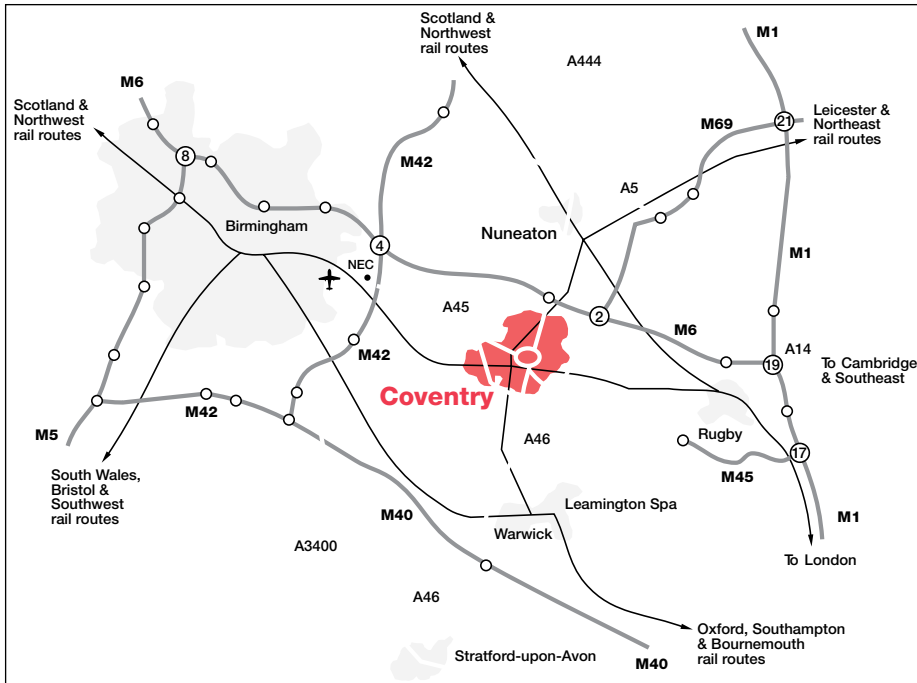

# ...an ideal location

Located in the heart of Coventry, the Riley Suite is easy to get to by road and rail. We're central to the motorway network and within walking distance of Coventry train station. Just an hour away from London Euston and close to Birmingham International Airport and the National Exhibition Centre (NEC).

### Railway Station

- Coventry station 0.5 mile

### Motorways

- M1 junction 17 17 miles
- M1 junction 21 via M69 22 miles
- M6 junction 3 via A444 4 miles
- M6 junction 2 via A4600 6 miles
- M40 junction 15 via A46 12 miles

### Amenities

- City centre shops 0.2 miles
- Birmingham Airport and NEC 10.65 miles
- Public car parks 0.2 miles